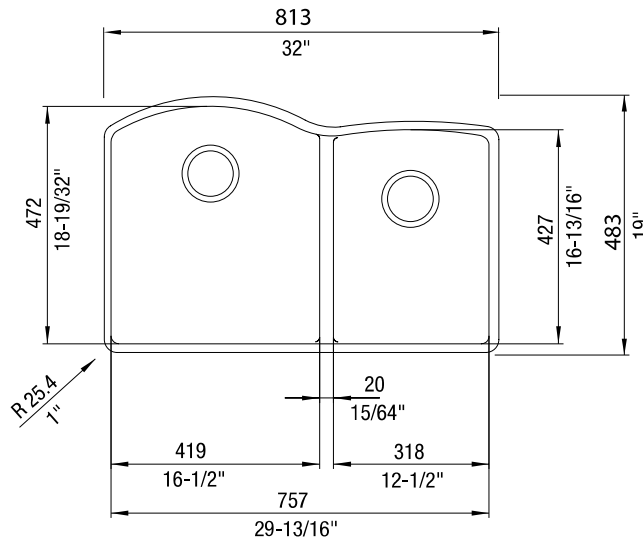

JOB INFORMATION

Job Name: _____

Contact: _____

Date Specified: _____

Specifier: _____

Contractor: _____

Model 440178 shown

NOMINAL DIMENSIONS

OVERALL	CUTOUT SIZE	BOWL DEPTH LEFT	BOWL DEPTH RIGHT	DRAIN DIAMETER
32" x 20-27/32"	Template provided with approximate 1/8" reveal	9-1/2"	8"	3-1/2"

DXF cutout templates available on our website.

BLANCO AMERICA