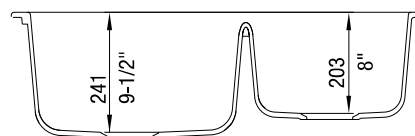

JOB INFORMATION

Job Name: _____

Contact: _____

Date Specified: _____

Specifier: _____

Contractor: _____

Model 440178 shown

NOMINAL DIMENSIONS

OVERALL	CUTOUT SIZE	BOWL DEPTH LEFT	BOWL DEPTH RIGHT	DRAIN DIAMETER
32" x 20-27/32"	Template provided with approximate 1/8" reveal	9-1/2"	8"	3-1/2"

DXF cutout templates available on our website.

BLANCO AMERICA